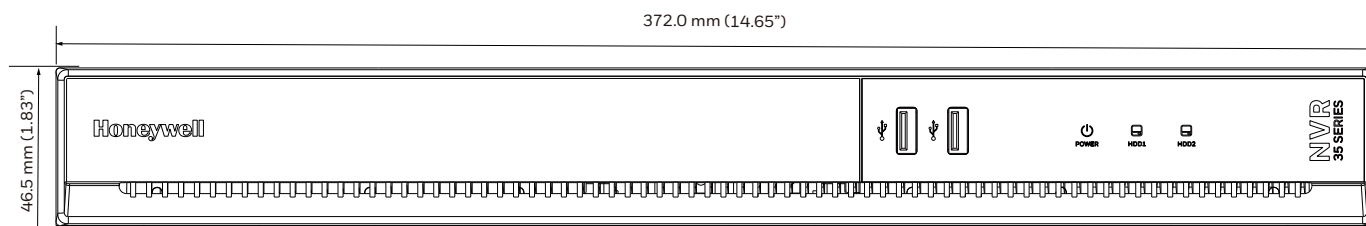

HN350802xx/HN351602xx