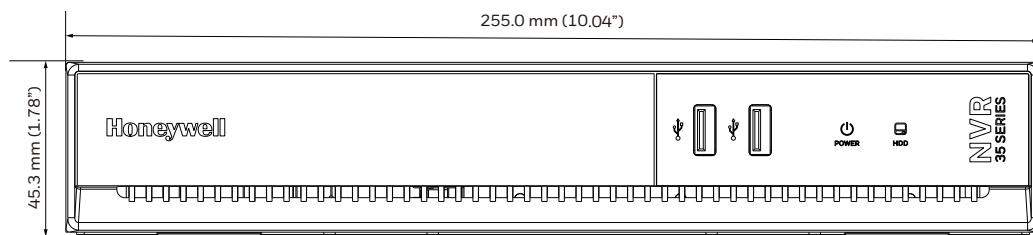

組み込み型ネットワークビデオレコーダー

寸法

HN350401xx